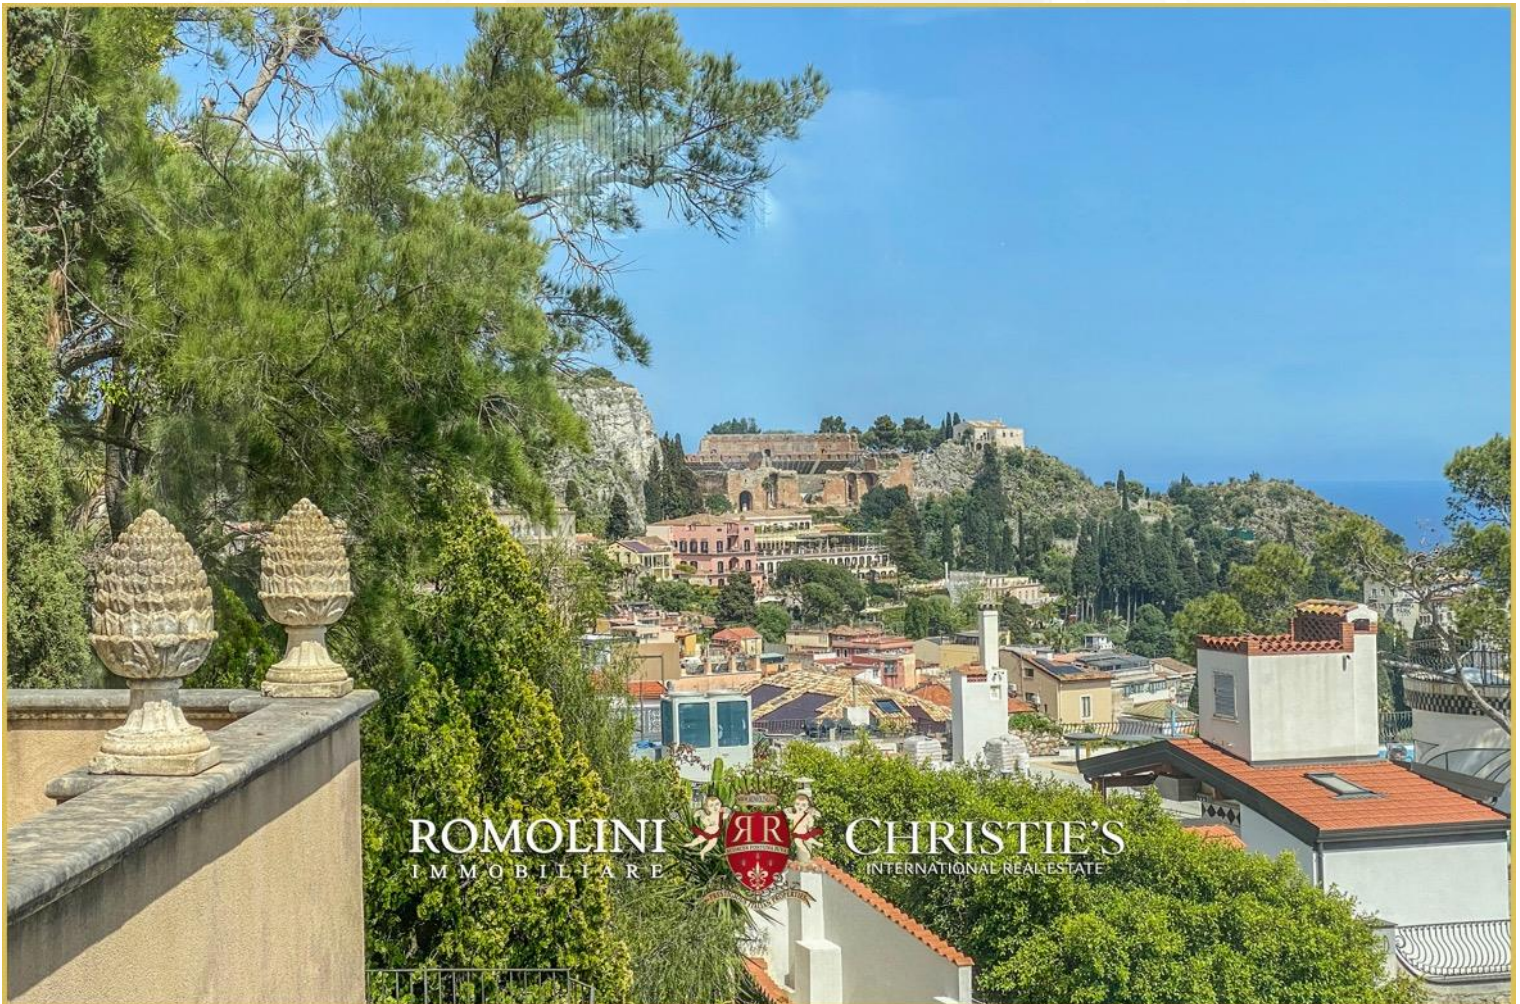

ROMOLINI
IMMOBILIARE

CHRISTIE'S
INTERNATIONAL REAL ESTATE