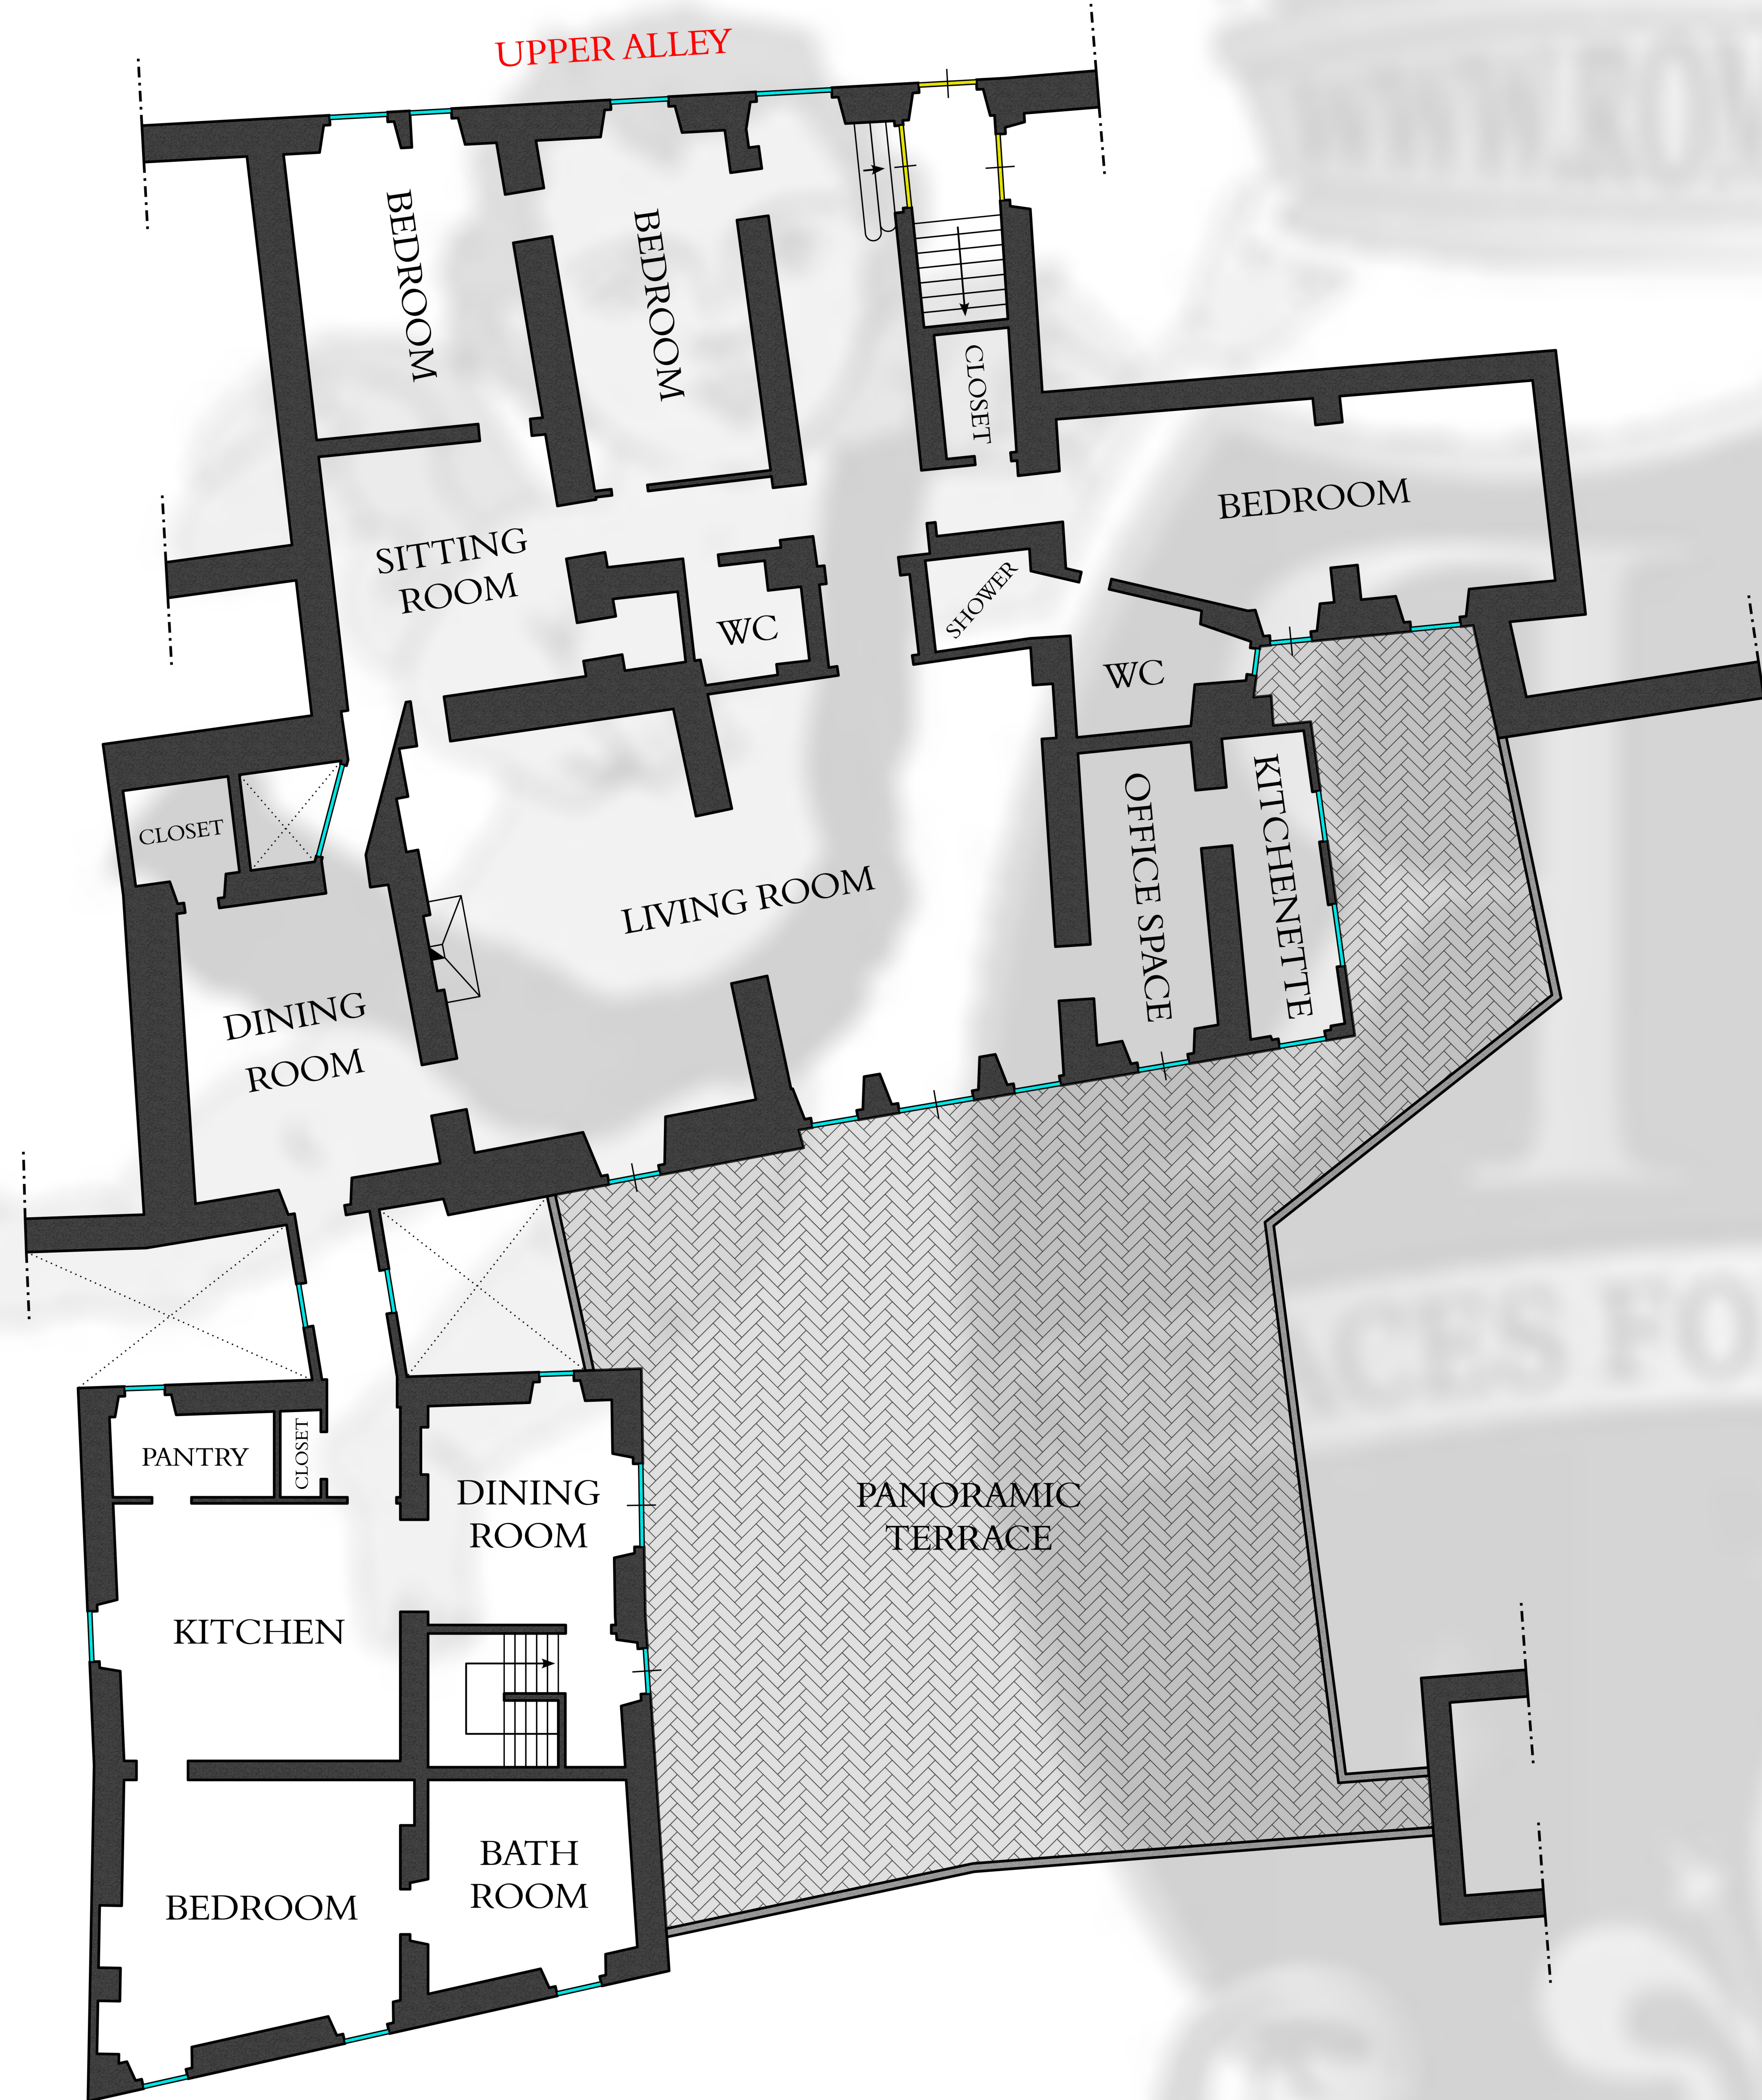

Ref. 2975

# APPARTAMENTO SAN GIULIANO

UPPER GROUND FLOOR

LOWER GROUND FLOOR

MEZZANINE FLOOR