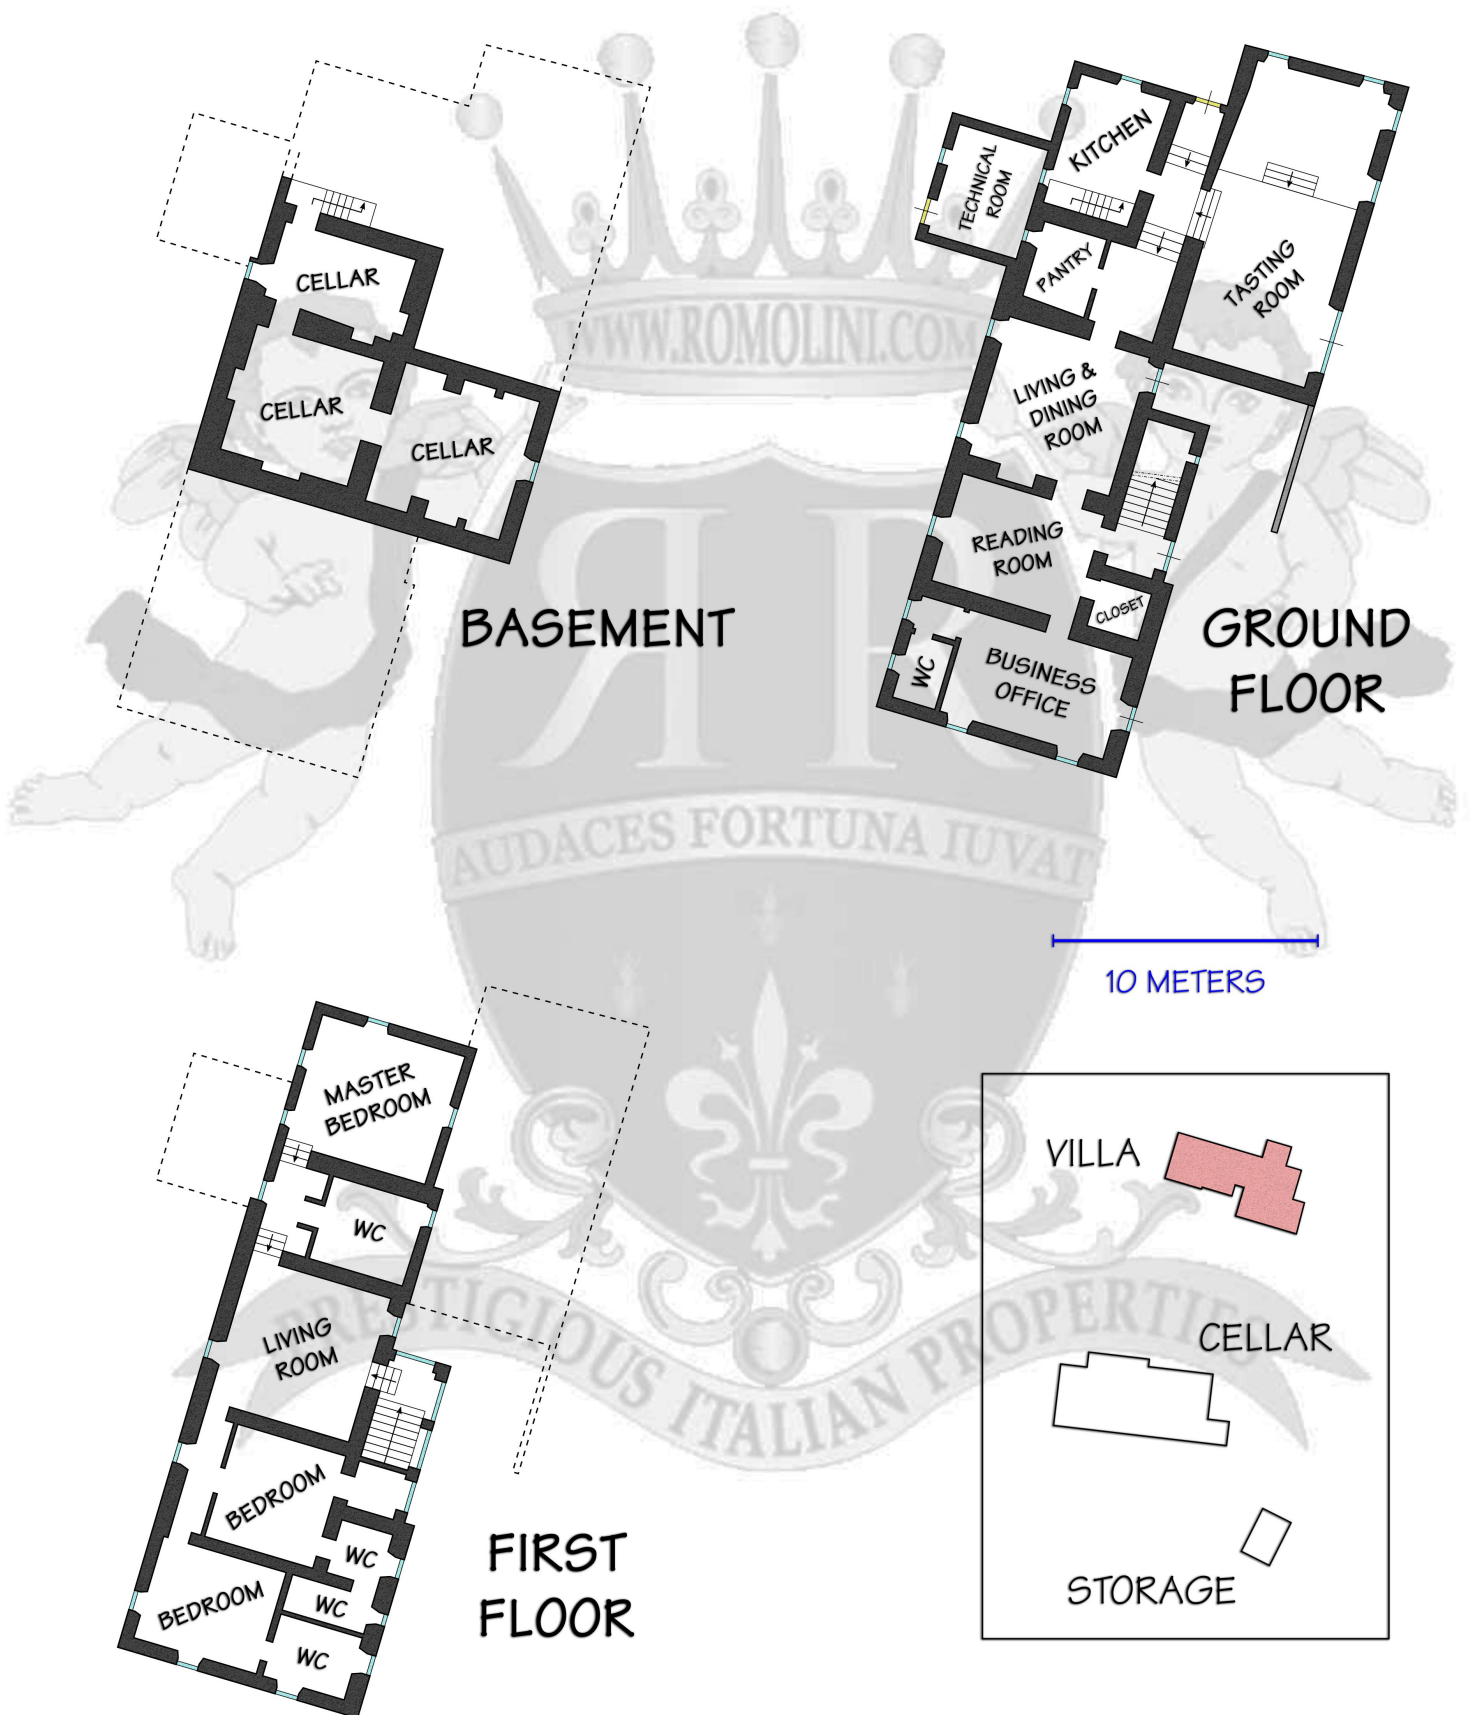

Ref. 1860

ORCIA DOC WINERY

UNDERGROUND LEVELS

10 METERS