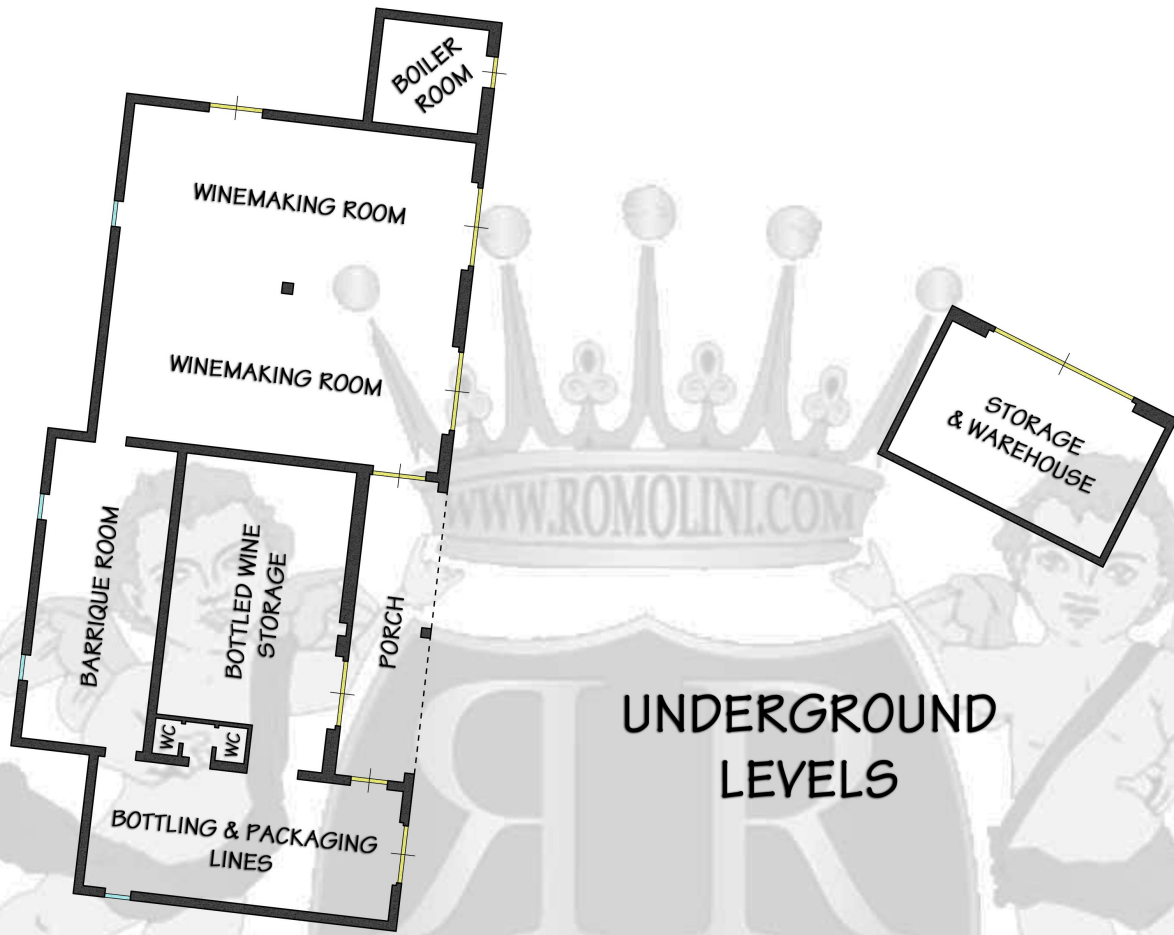

Ref. 1860

ORCIA DOC WINERY

UNDERGROUND LEVELS

10 METERS