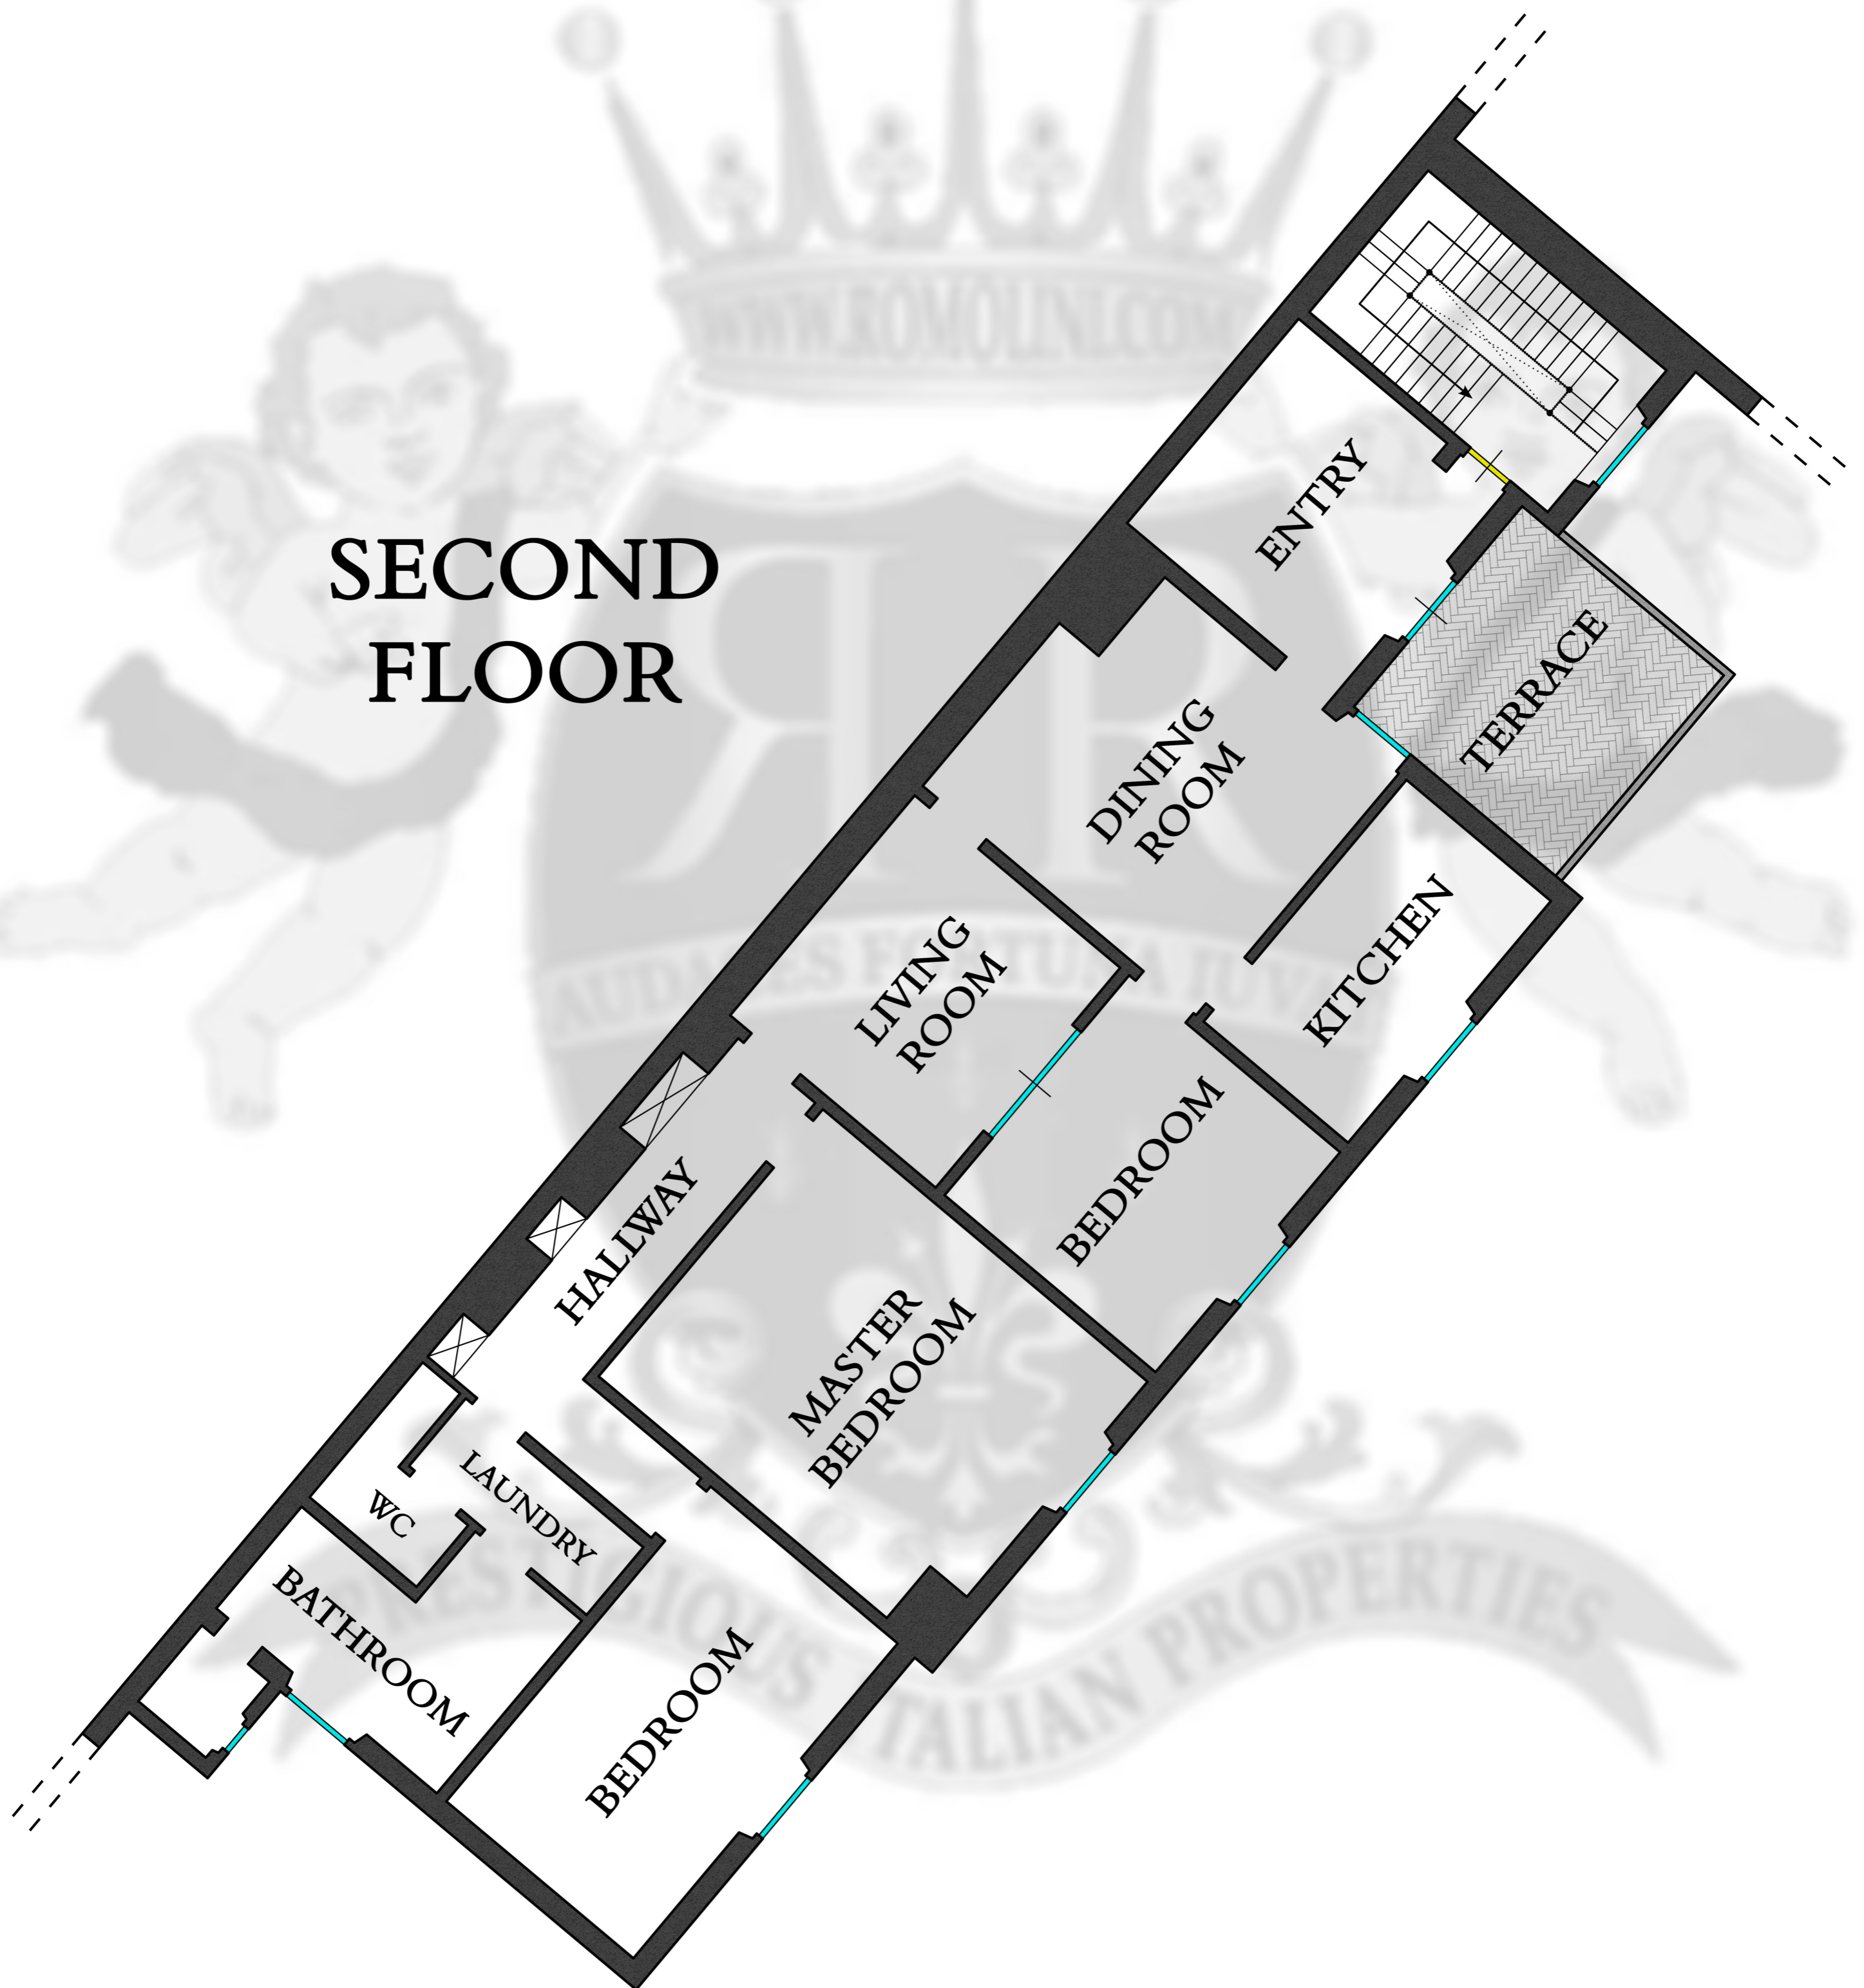

Ref. 2988

# APPARTAMENTO PIAZZA DEL CARMINE

Floor plans and layouts are indicative only. Dimensions are taken from the architects' drawings and have been approximated: because of this, they may differ in the as-built property. Maximum dimensions may include sloping ceilings, pillars, window bays, fitted wardrobes and other features.