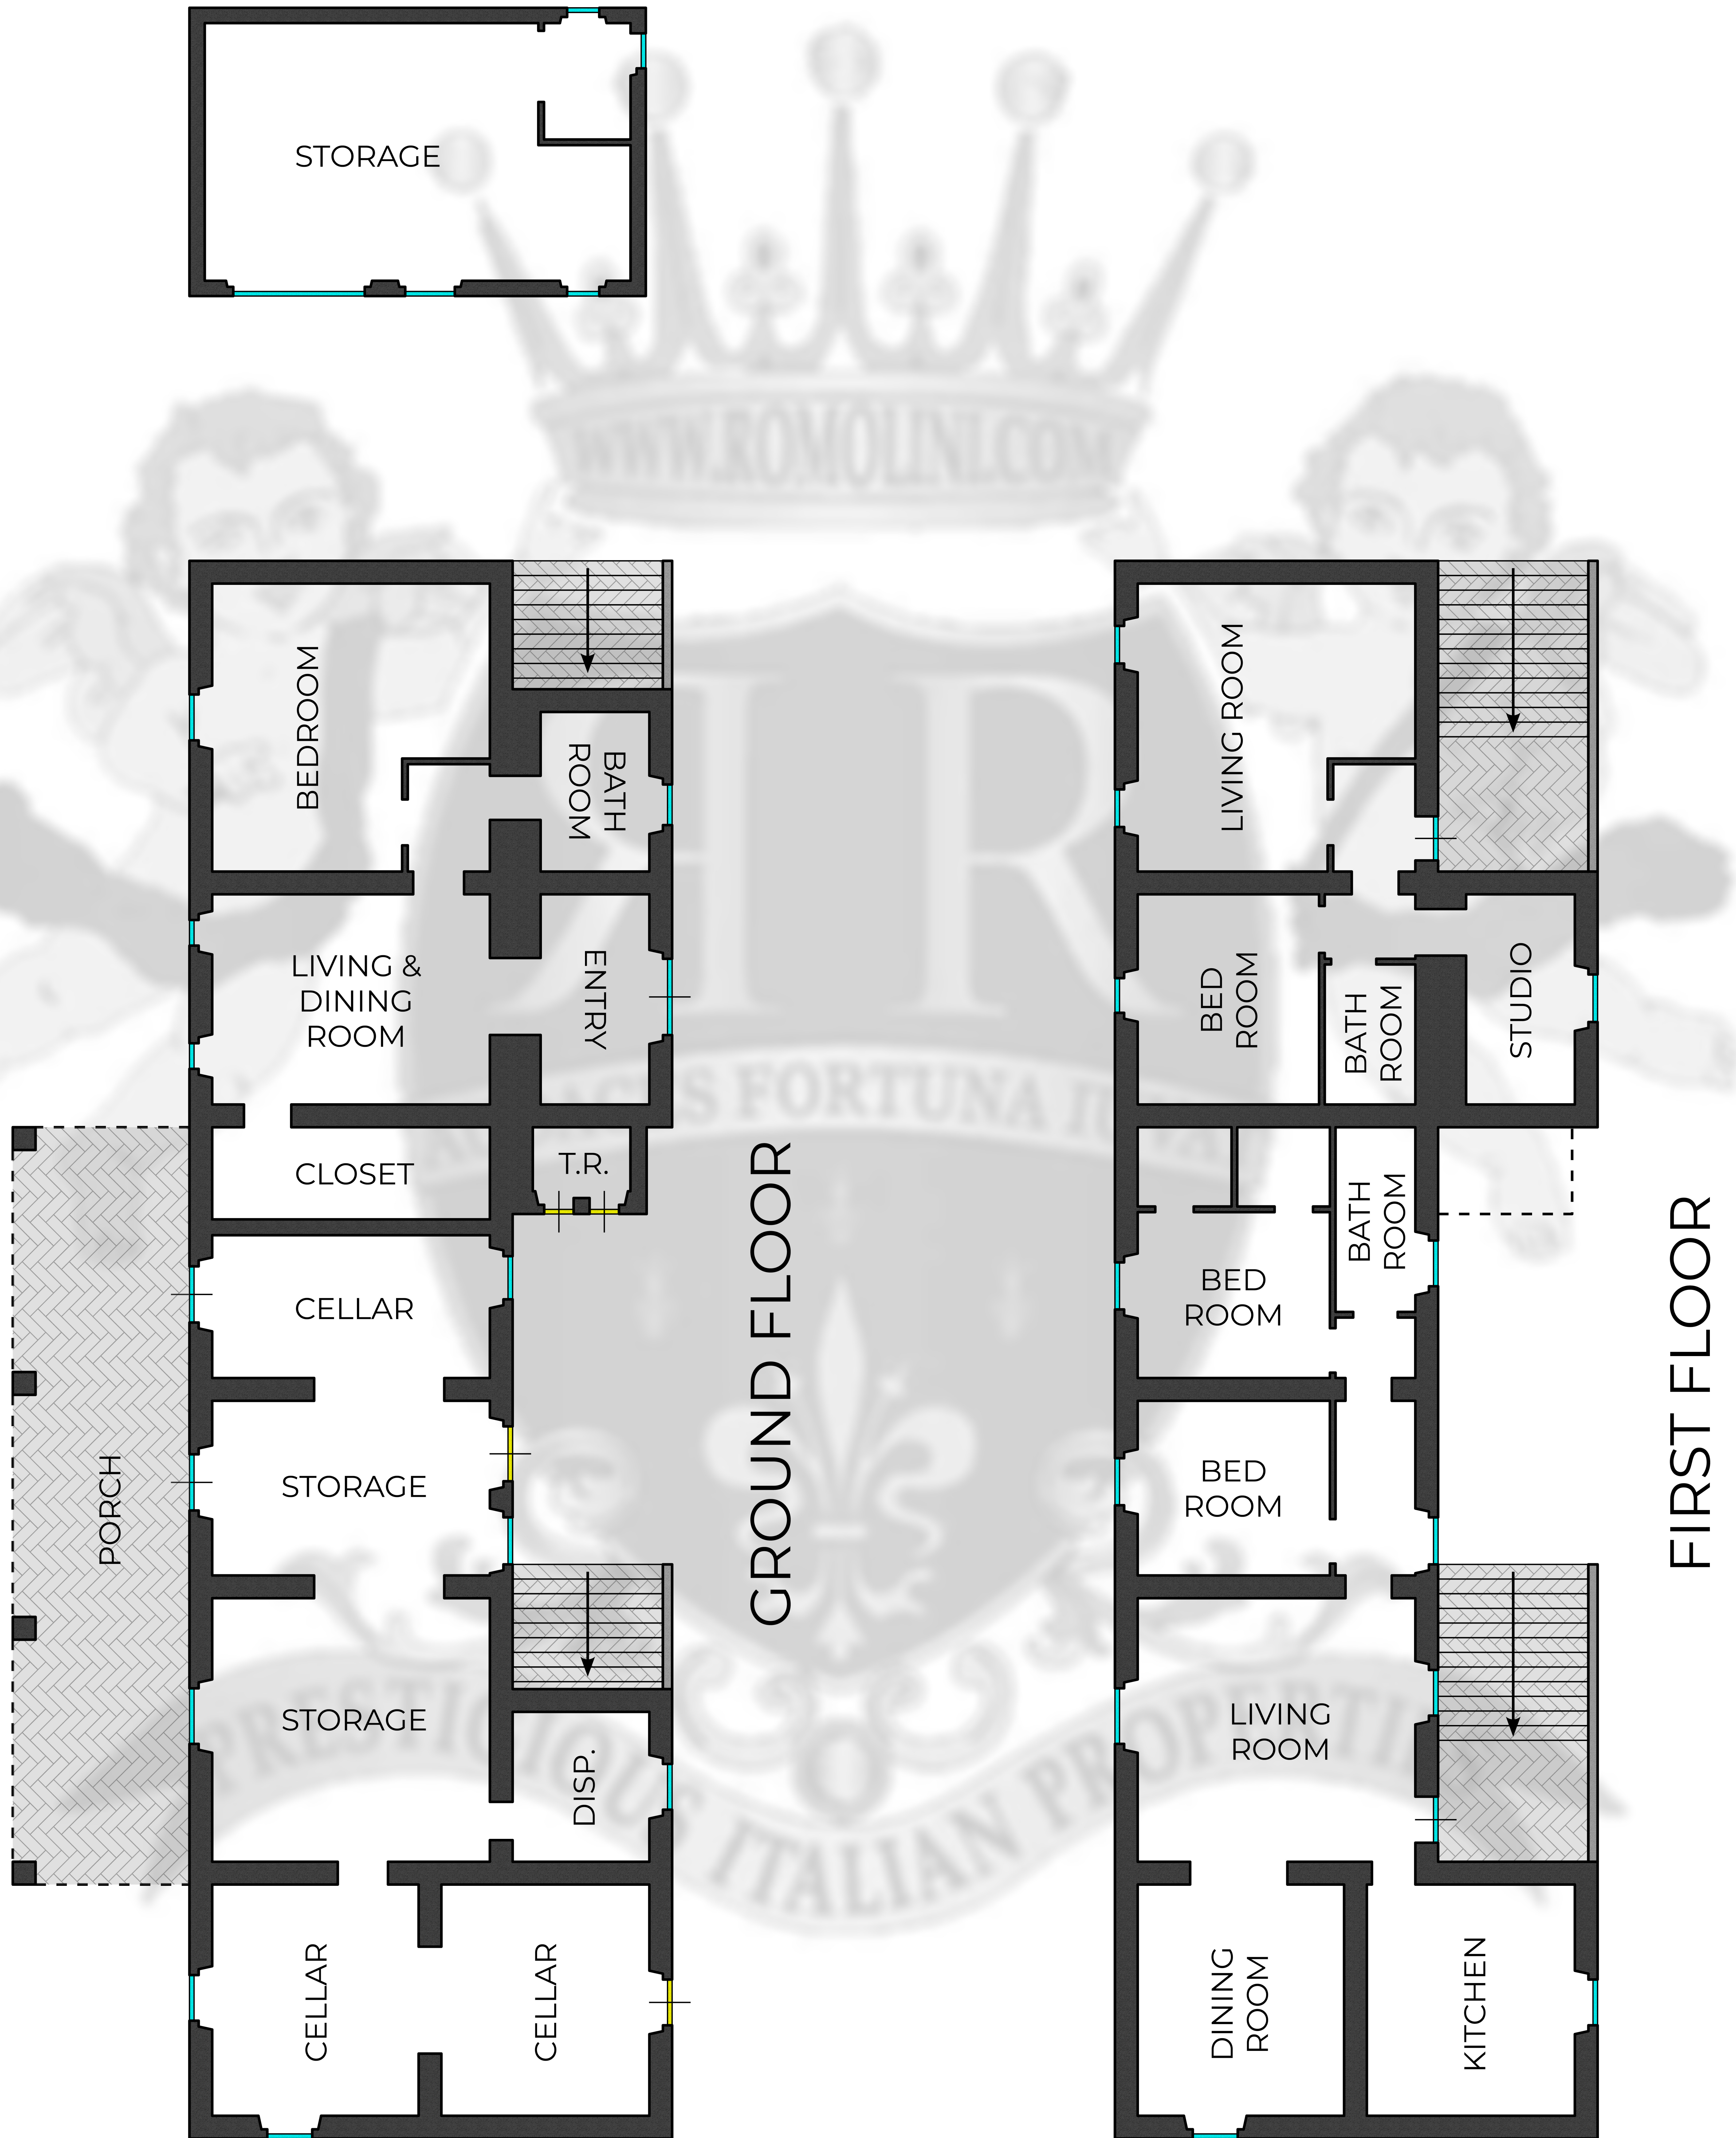

Ref. 2989

# CASALE DELLE FATE

Floor plans and layouts are indicative only. Dimensions are taken from the architects' drawings and have been approximated: because of this, they may differ in the as-built property. Maximum dimensions may include sloping ceilings, pillars, window bays, fitted wardrobes and other features.