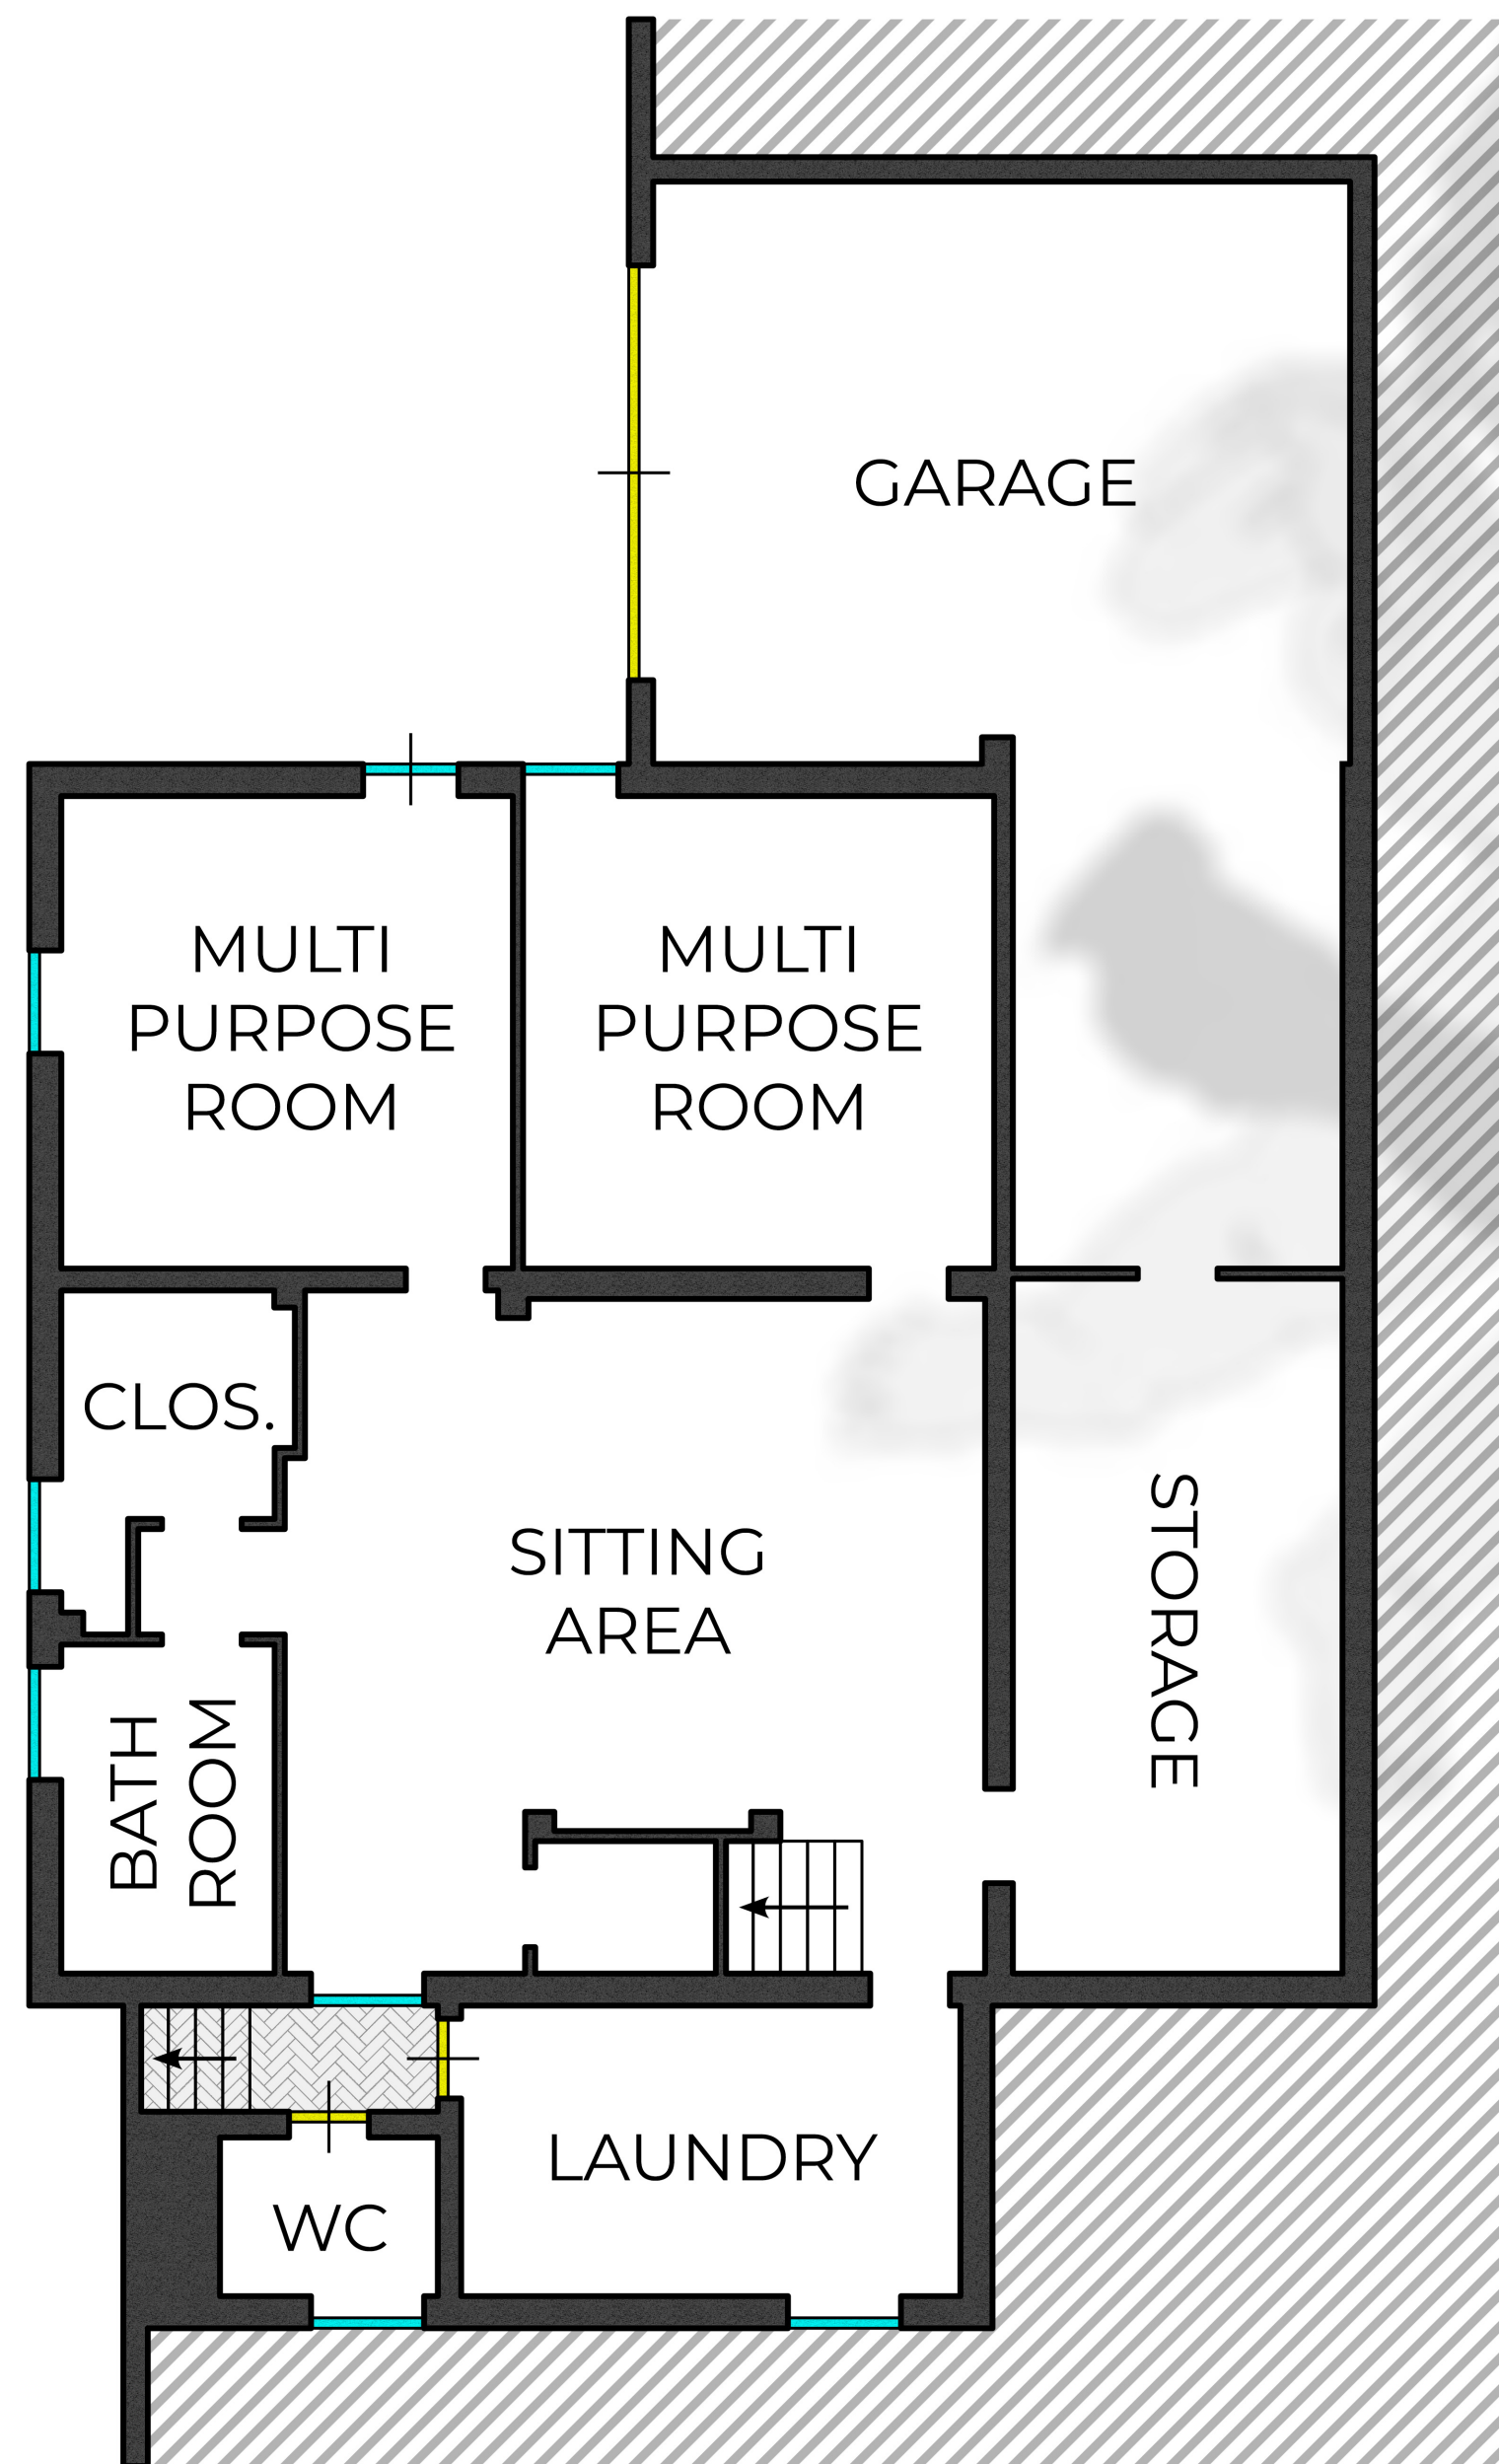

Ref. 2992

VILLA SENIGALLIA

BASEMENT

GROUND FLOOR

MEZZANINE

ATTIC

Floor plans and layouts are indicative only. Dimensions are taken from the architects' drawings and have been approximated: because of this, they may differ in the as-built property. Maximum dimensions may include sloping ceilings, pillars, window bays, fitted wardrobes and other features.