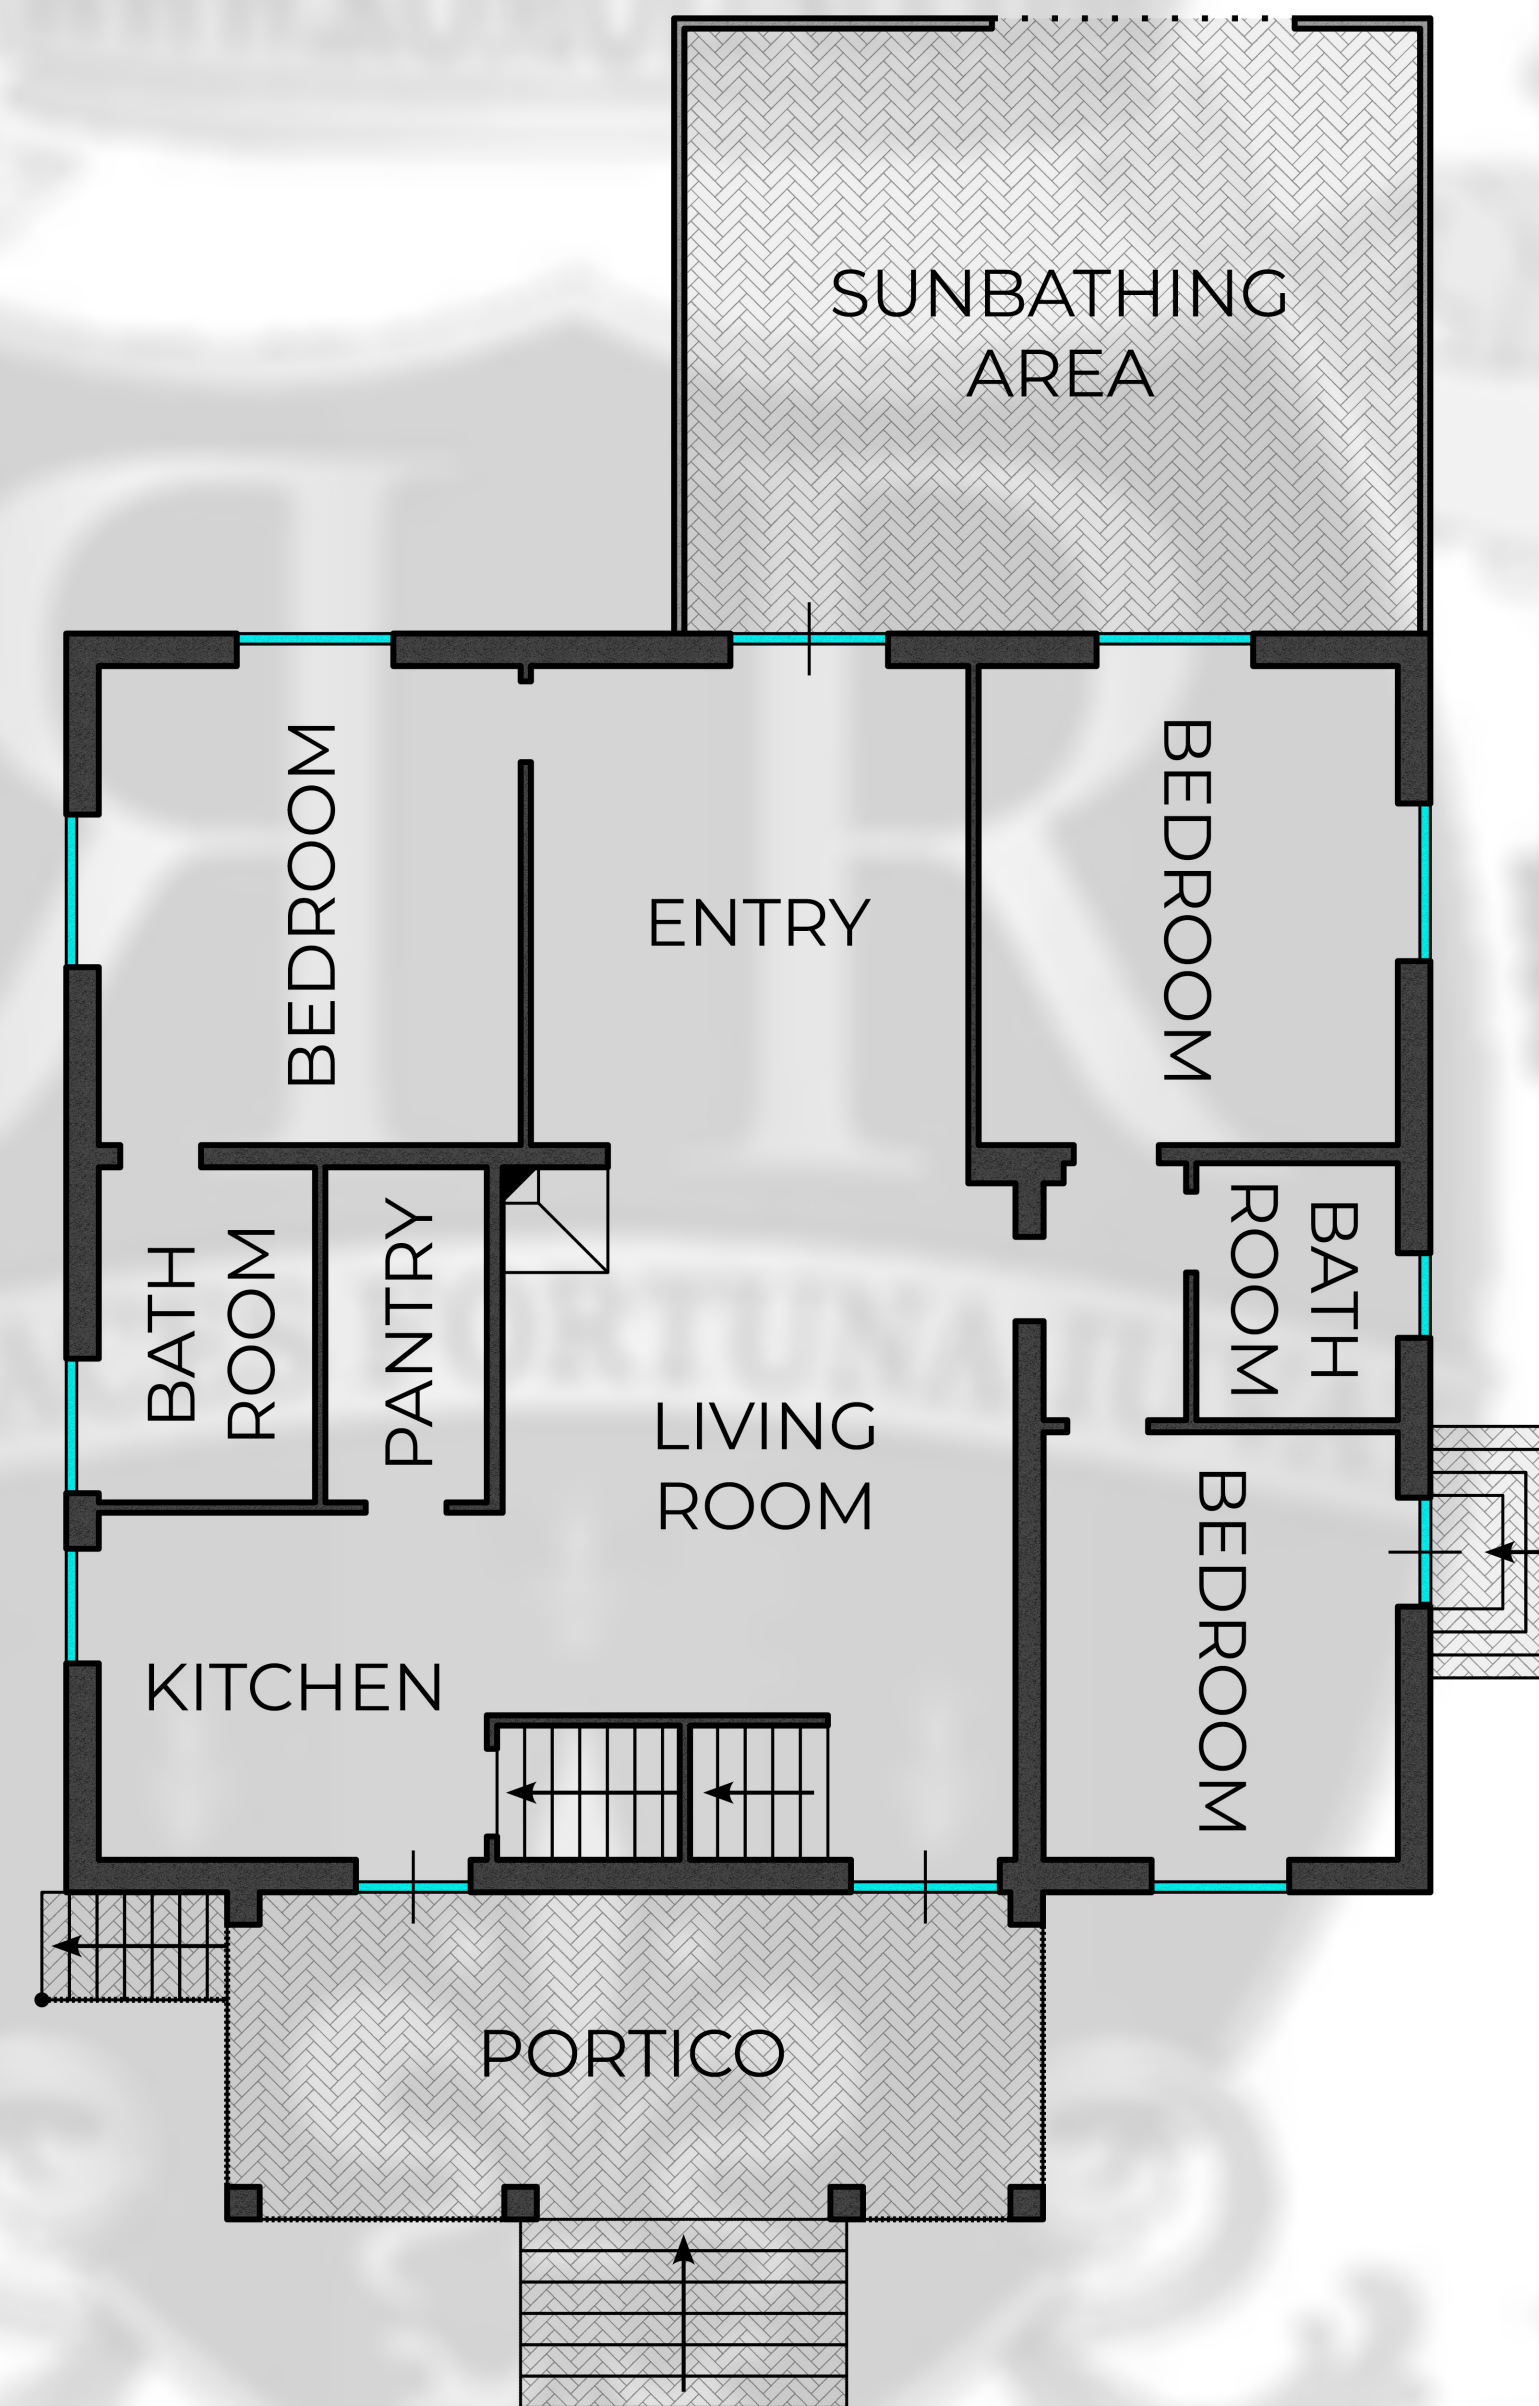

Ref. 2992

VILLA SENIGALLIA

BASEMENT

GROUND FLOOR

MEZZANINE

ATTIC

Floor plans and layouts are indicative only. Dimensions are taken from the architects' drawings and have been approximated: because of this, they may differ in the as-built property. Maximum dimensions may include sloping ceilings, pillars, window bays, fitted wardrobes and other features.