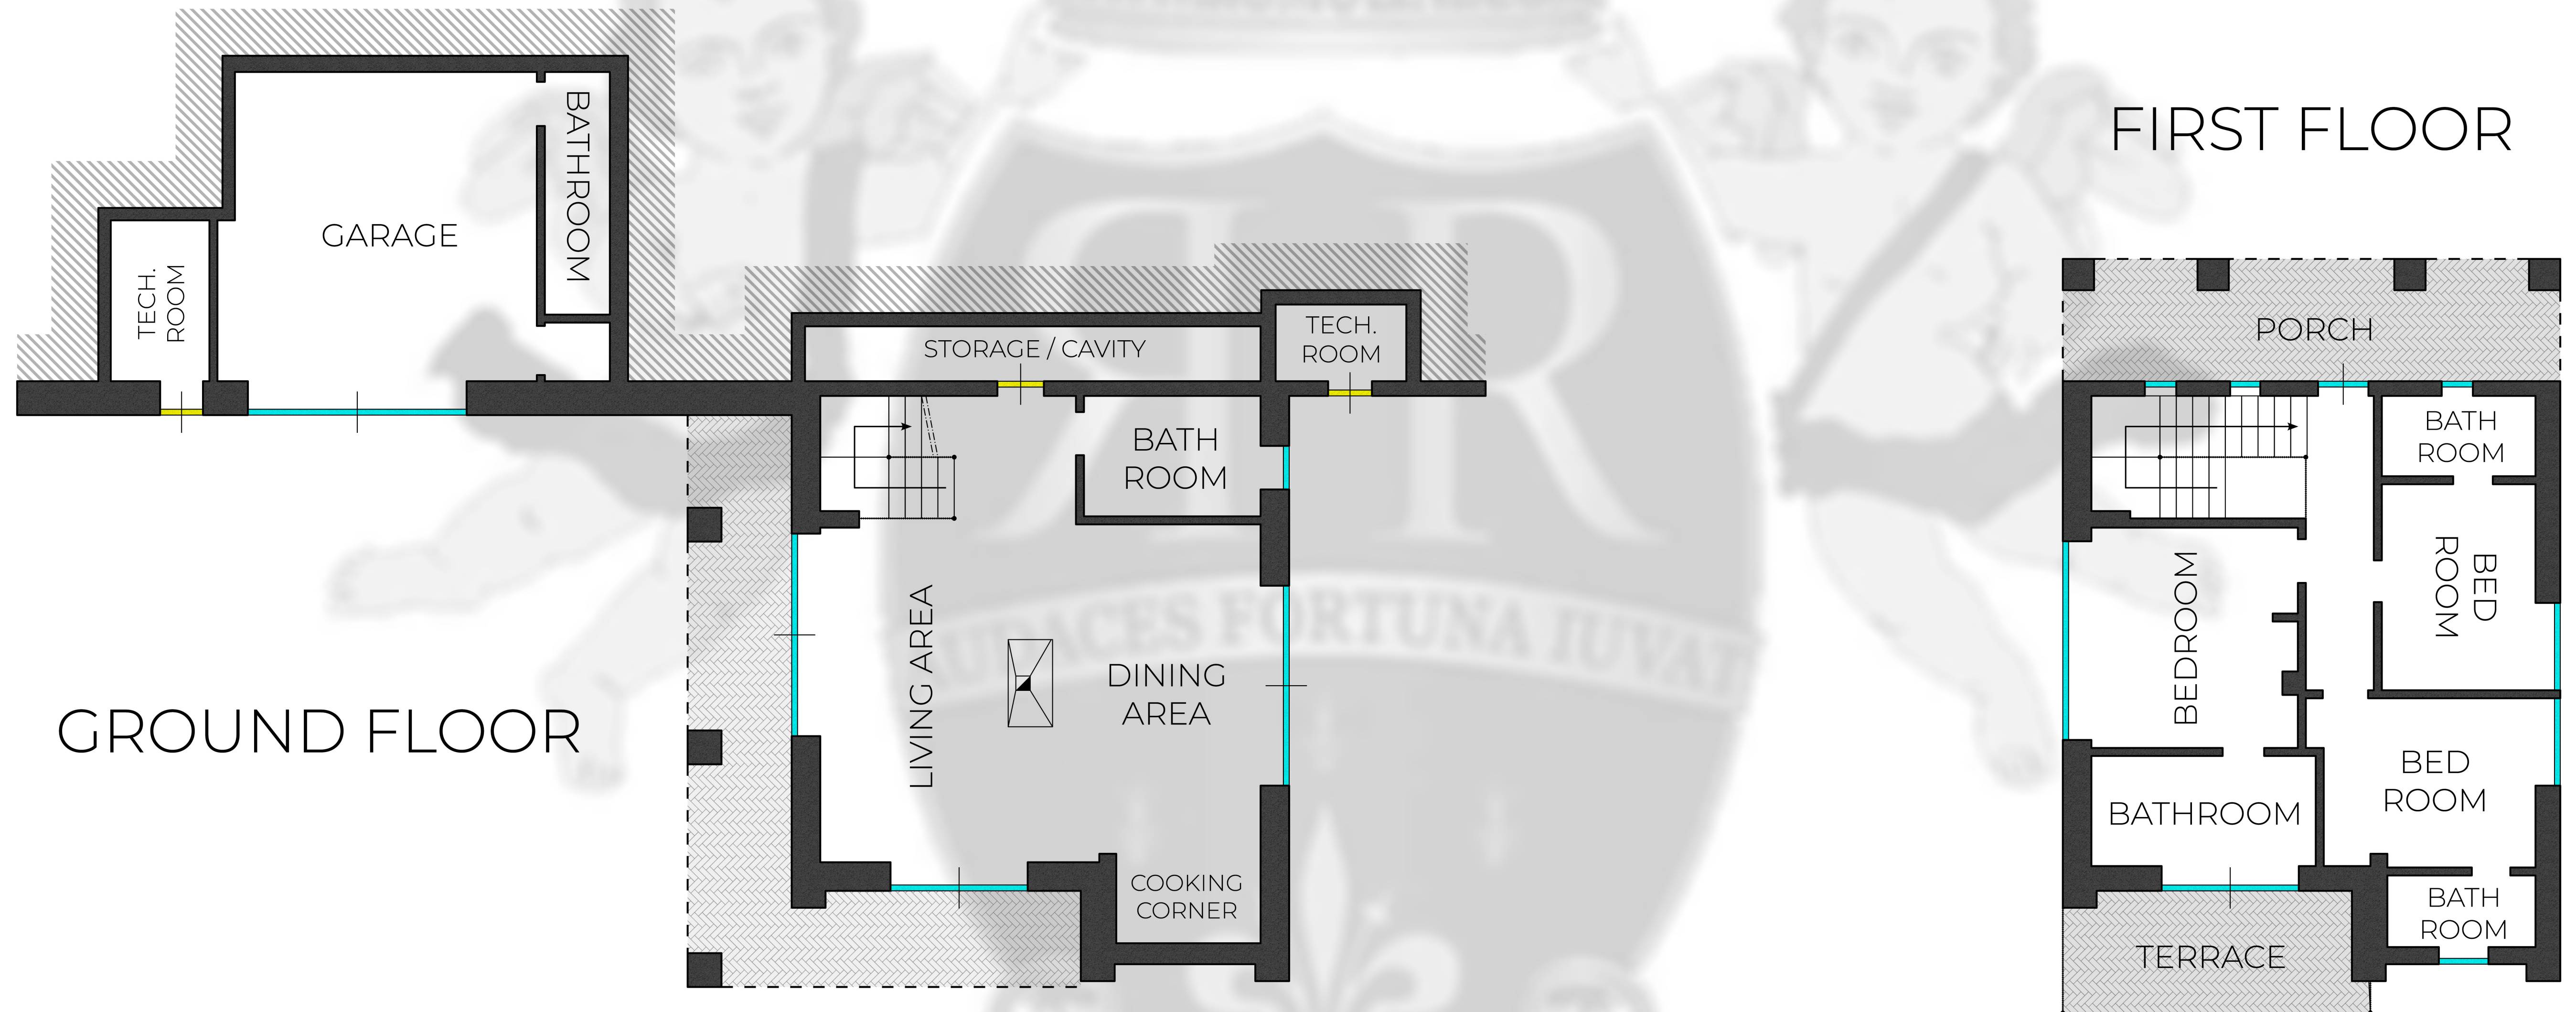

Ref. 2998

VILLA MODERNA REGGELLO

Floor plans and layouts are indicative only. Dimensions are taken from the architects' drawings and have been approximated: because of this, they may differ in the as-built property. Maximum dimensions may include sloping ceilings, pillars, window bays, fitted wardrobes and other features.