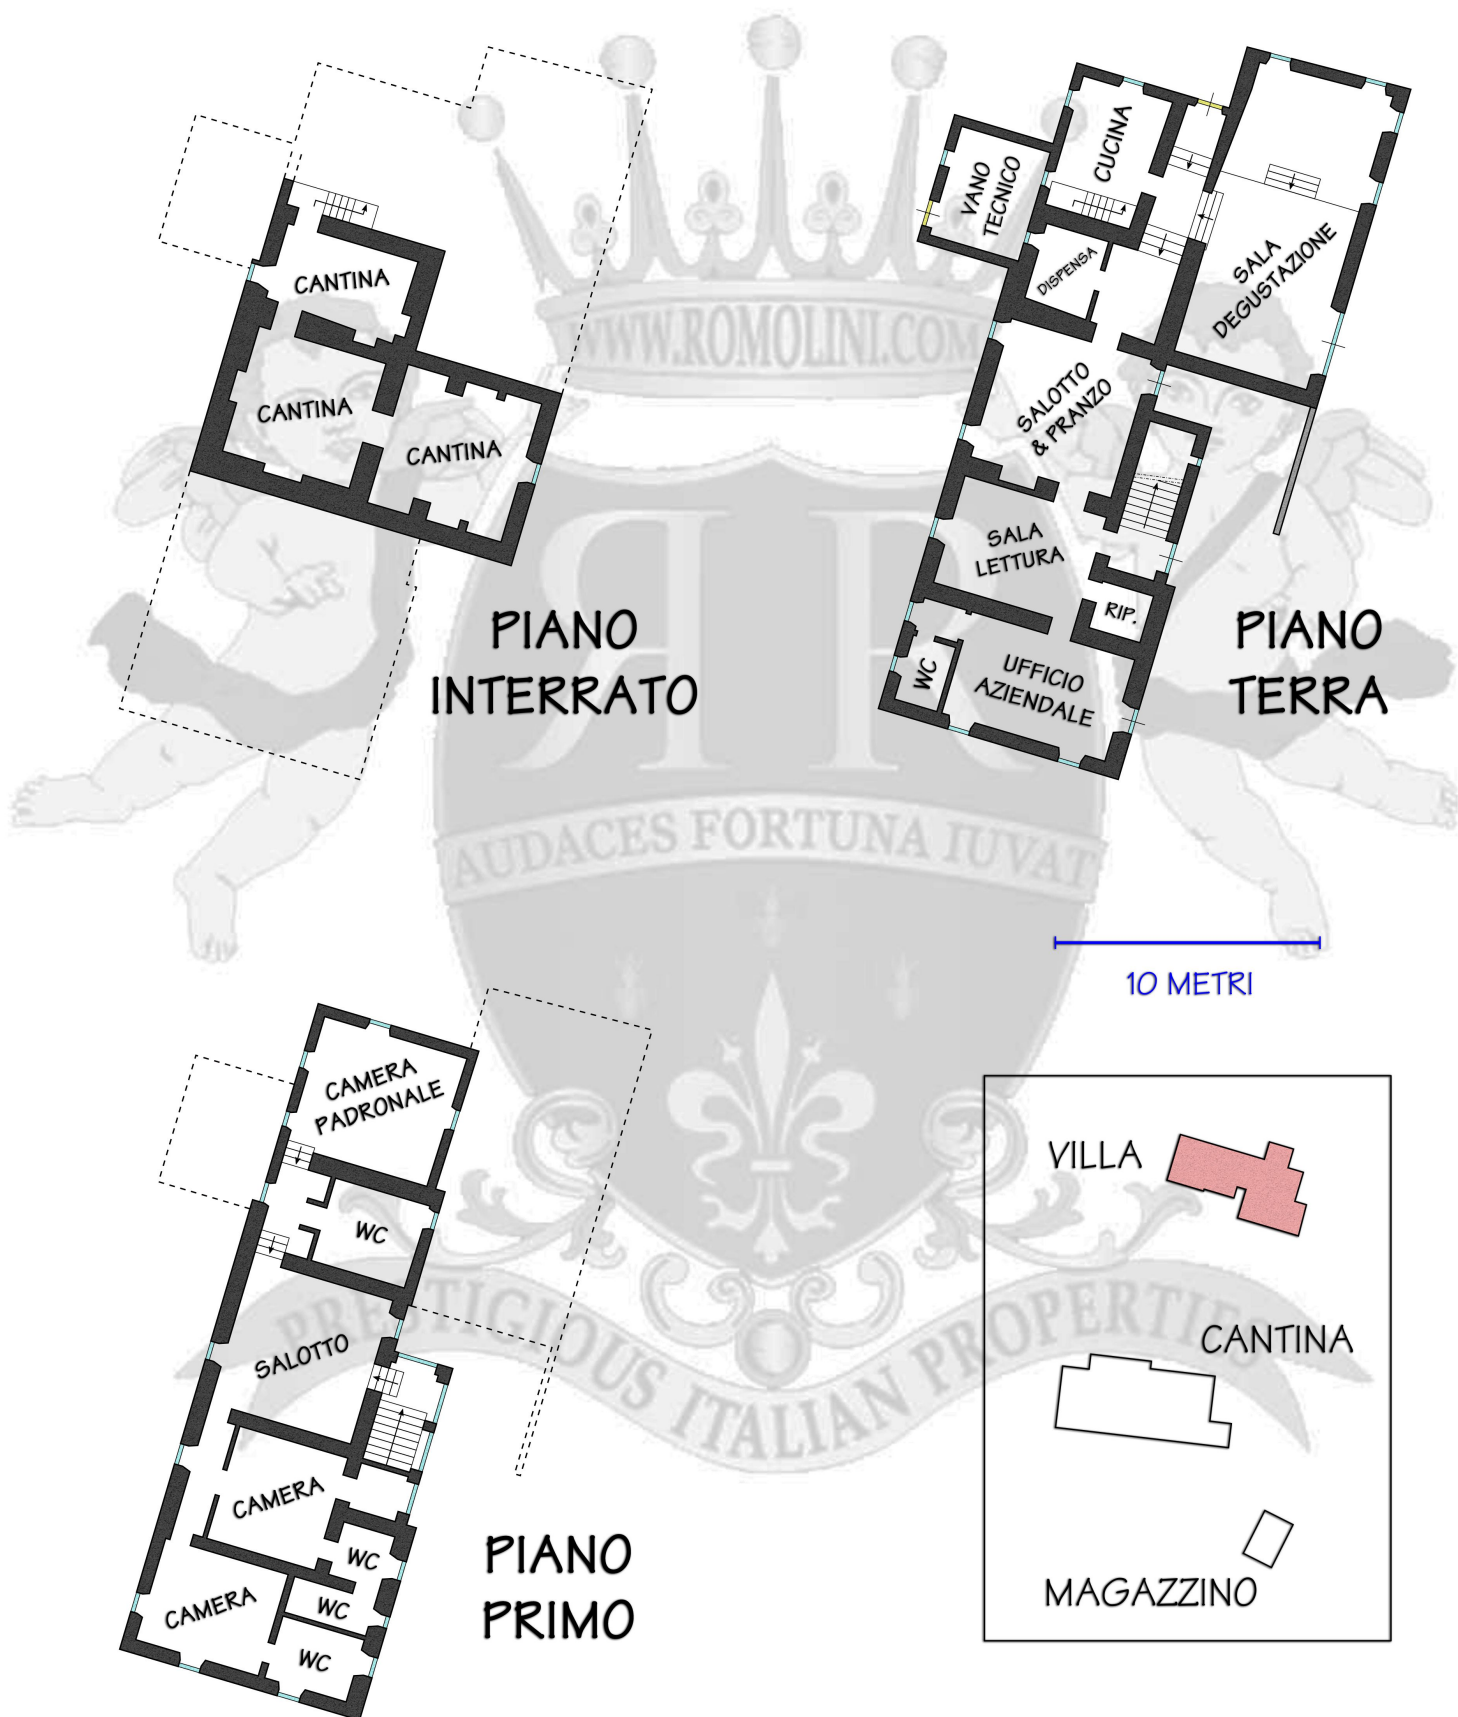

Rif. 1860

ORCIA DOC WINERY

PIANO SEMINTERRATO

10 METRI