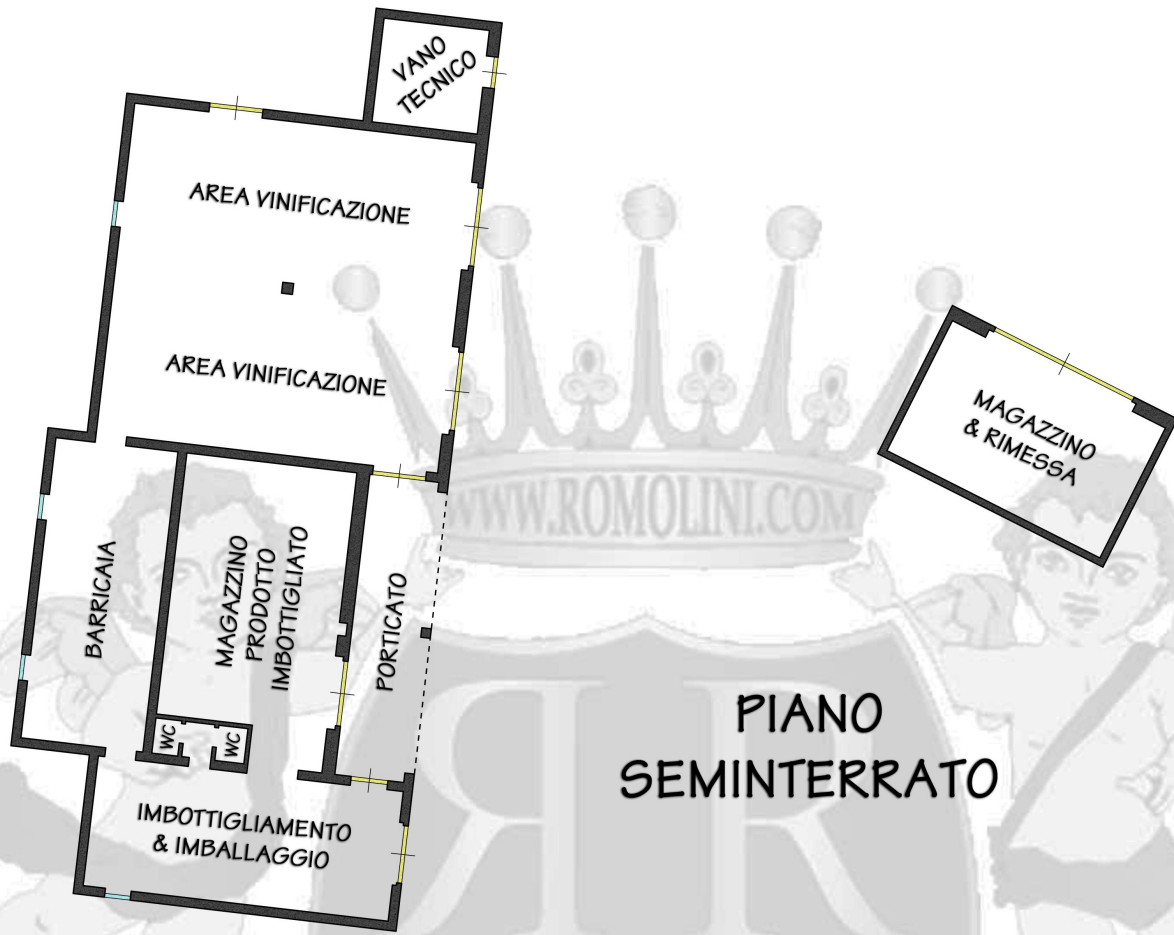

Rif. 1860

ORCIA DOC WINERY

PIANO SEMINTERRATO

10 METRI